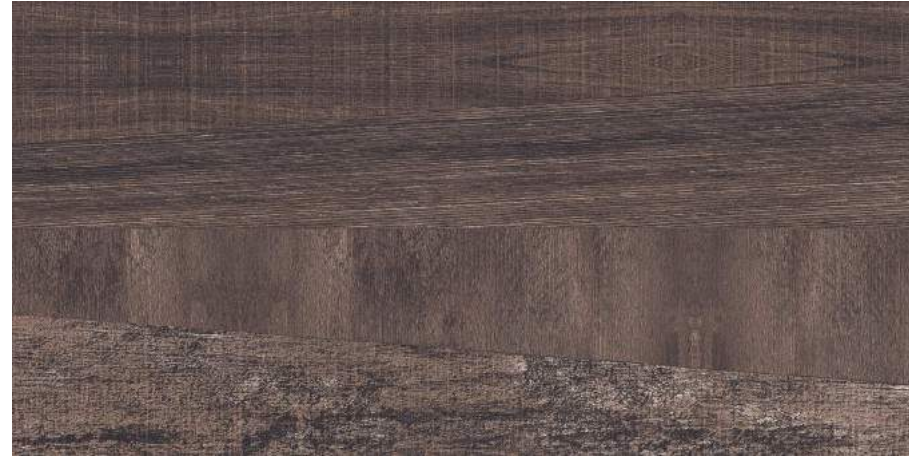

Cross wood Wenge